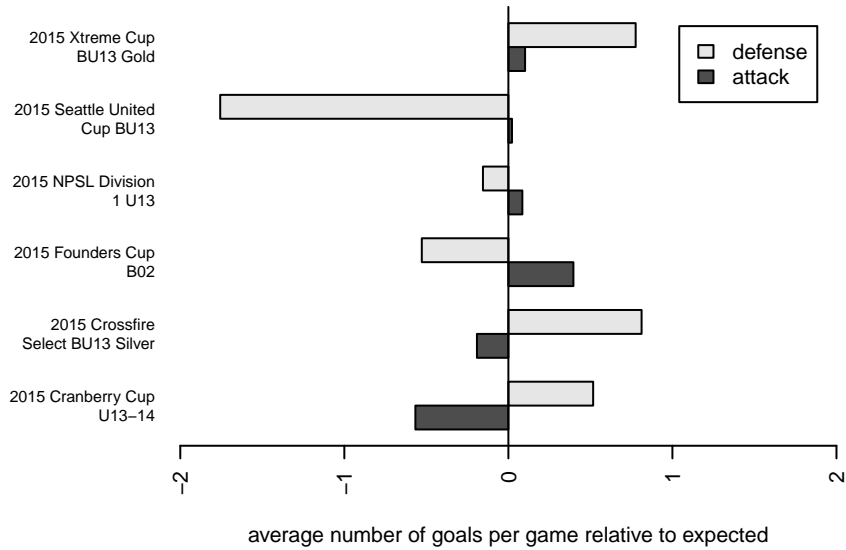

Performance relative to 13 month average