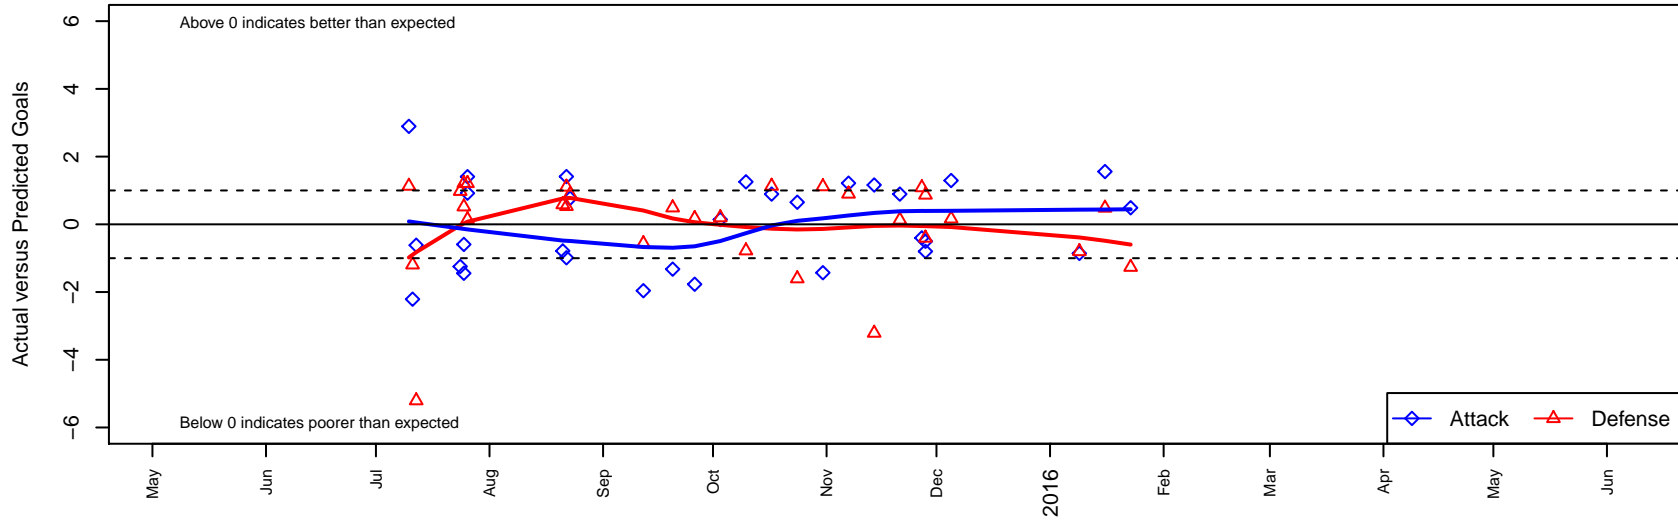

NSC Fuego B02

Northshore SC
 Woodinville, WA
 B02 total strength=949
 attack=2.28 defense=1.23
 fall league = NPSL Div 1 U13

alt names used:
 NSC Fuego
 NSC Fuego
 NSC B02 Fuego
 NSC Fuego

Venues played:
 2015 Seattle United Cup BU13
 2015 Crossfire Select BU13 Silver
 2015 Xtreme Cup BU13 Gold
 2015 NPSL Division 1 U13
 2015 Cranberry Cup U13-14
 2015 Founders Cup B02

NSC Fuego B02
 Dots are actual minus expected GF (blue circles) and GA (red triangles).
 Blue line is smoothed change in attack strength. Red is smoothed change in defense strength.

**attack and defense variance (black dot)
relative to other teams
and top 10 in region**