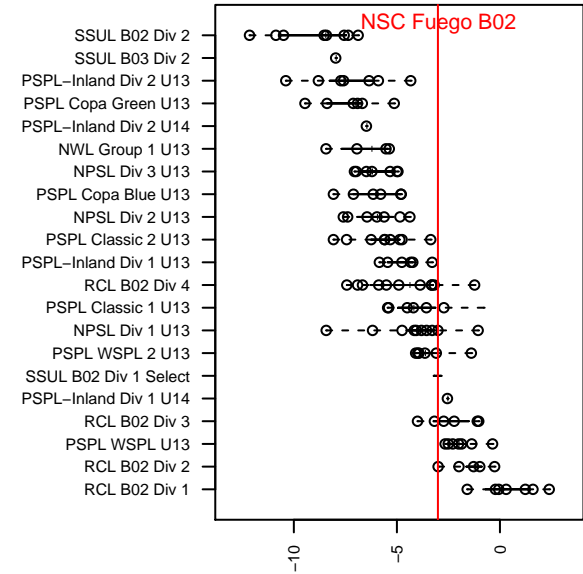

**attack and defense rating
relative to others at age
and all opponents in last 13 months**